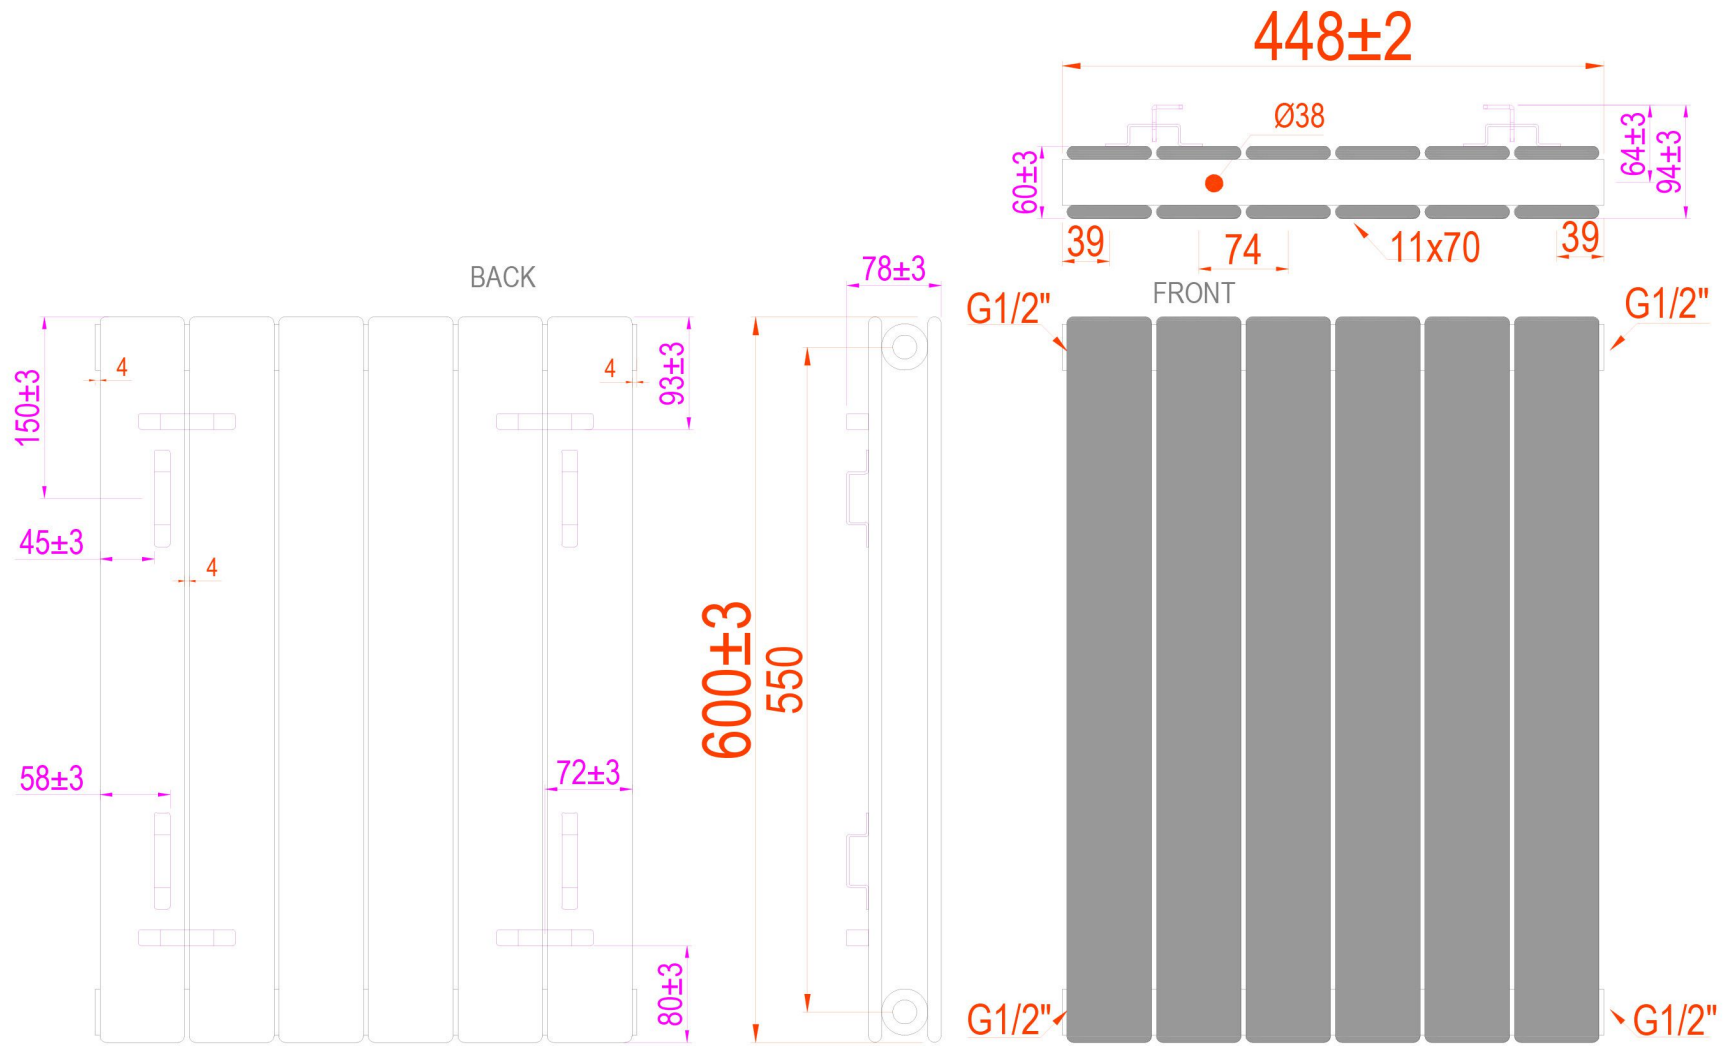

Addington II Type 20 Vertical/Horizontal 600 x 448mm.

Technical Drawing

Eastbrook 

Eastbrook Road, Gloucester GL4 3DB

Technical Helpline : 01452 317890

Mon - Fri / 8am - 5pm

Email : technical@eastbrookco.com